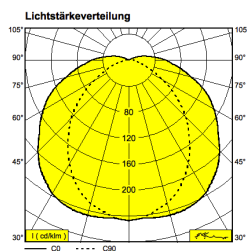

Accessories: → COLOUR-FILTER, ca. 100 additional colourfilters
                                     → EMERGENCY LIGHT
                                     → TENTAKEL plug-on system
                                     formed component for fire protection ceiling F 90 EI 90

Made in Germany