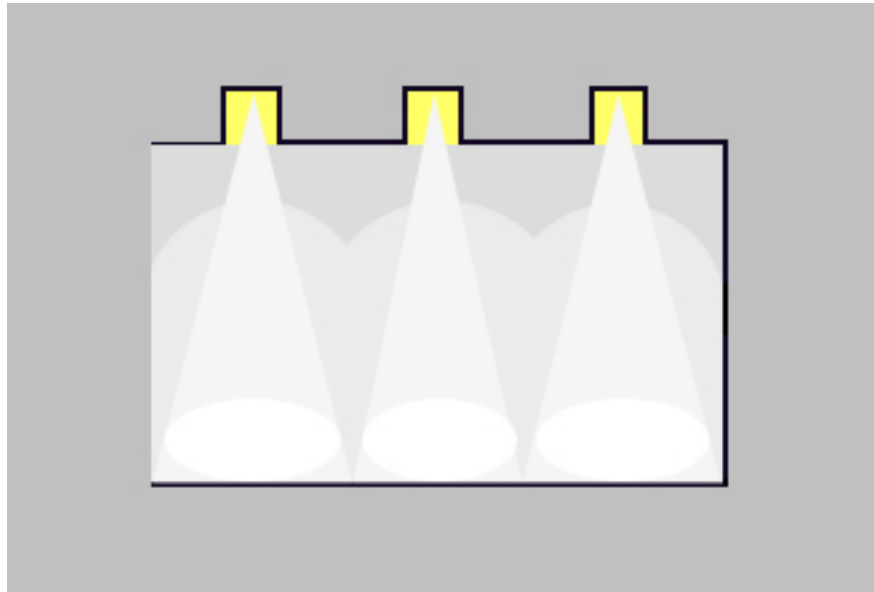

## Downlight

**for low room heights and  
fire protection ceilings**

### conventional light distribution

- cones of light
- light arcades on the wall
- light spots on the floor

dark-bright-dark effect,  
uncomfortable illumination  
with  
a dark ceiling

### Technical data sheet

Recessed luminaire type ELLA, color of light: warmwhite, coolwhite, prepared for emergency lighting prepared, ready for connection ( hot-plug technology ) with Hirschmann plugs IP 54, aluminium housing, length according to the plan as single luminaire or light-band, high gloss reflector symmetric-parabolic, harmonic 180°-light distribution, external power supply mounted on aluminium sheet with strain relieve, frame: Steel RAL ..., high grade steel. width: 50 mm, cover prismatic width 27 mm