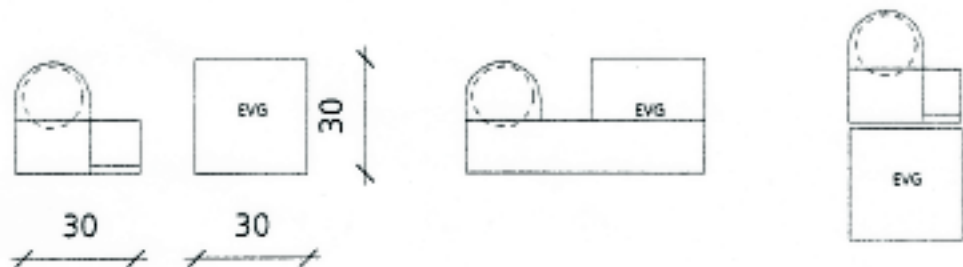

RE

Technical data sheet

Slim T 5-light rail, typ RE, with emergency light function, 2 mm aluminium sheet metal, polished parabolic reflector for more luminous efficiency of guided light, ECG included, module dimensions L1 ...L4: 572 – 1472 mm, shadow free and implicated for lighting strip system, ready-to-connect unit, small height of 32 mm, long life of 18'000 – 45'000 h, IP 20, I.

T5 Ø 16 mm

14/24 W – 57,2 cm
 21/39 W – 87,2 cm
 28/54 W – 117,2 cm
 35/80 W – 147,2 cm

Accessories:

- > emergency light
- TENTAKEL
- COLOURFILTER
- UV-STOP

Made in Germany

Subject to change.

Please specify your needs to us. We are looking forward to answer your questions.