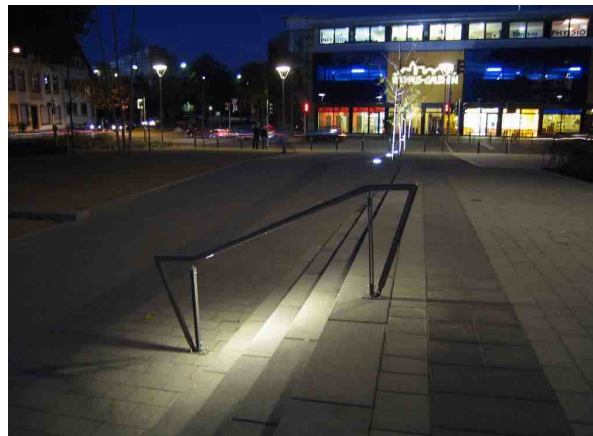

AQUA

Technical data sheet

Tube luminaire, outer tube \varnothing 42,4 – 75,0 x 2,0 – 2,9 mm,
 \varnothing inner tube 35 - 66 mm made of Acryl Satiné, IP 54, protection class III,
 CREE-led-light band, lifespan guaranty 50'000 h, security light function prepared,
 through-wiring Hirschmann plug-in IP 54, led driver external,
 tensil and swiveling proof maintenace access, protection against theft and vandalism,

Outer tube:

\varnothing min.: 42,4 x 2,0 mm
 48,3 x 2,6 mm
 75,0 x 3,0 mm
 other dimensions on demand
 bent parts on demand

Inner tube:

\varnothing min.: 35 mm
 40 mm
 66 mm
 other dimensions on demand
 bent, r = min 1000 mm

Material: acryl satiné

Lamp:

fluorescent lamp T5
 ECG

 LED CREE 1 W
 electronical transformer

Accessories:

emergency light
 protection against salt corrosion
 thermo sensor
 theft protection
 bent parts
 wall brackett
 ajustable wall brackett