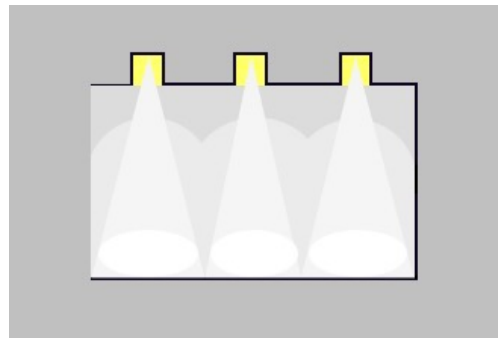

### Light distribution

#### conventional downlight

- light cone
- light arcades on the wall
- light spots on the floor

dark- bright dark effect  
uncomfortable illumination  
a grey ceiling

#### ELLA light distribution

- no dark-bright effect
- entire room high visible
- bright basic illumination

homogene illumination  
and a relaxed  
feel-good ambience

ELLA is available as recessed or surface mounted luminaire in a single or as a lightband version. The emergency light function is already prepared. The solid aluminium housing radiates only a small warmth by a low installation depth of 25 mm. For gypsum board fire protection ceiling F 90 EI 90 a prefabricated element is also available. Led lamps or fluorescent lamps with a life span of about 45'000 h reduce the maintenance costs.